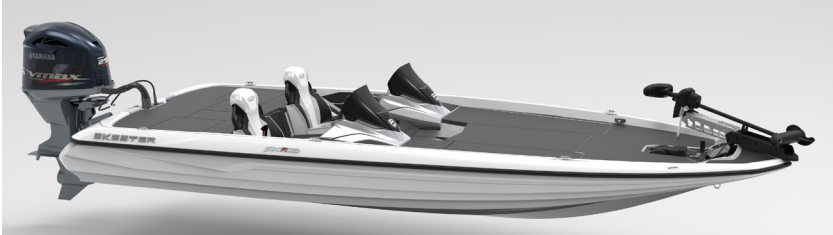

Pricing and Specs

Option 5