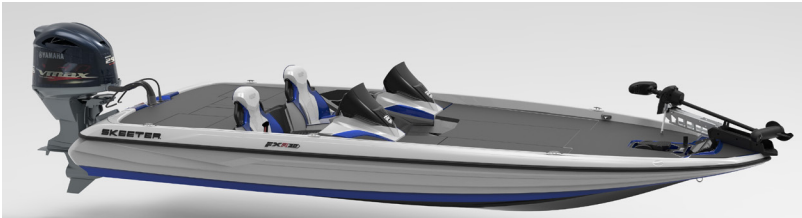

## COLOR OPTIONS - FXR21 LIMITED / FXR20 LIMITED

	HULL	STRIPE	STRIPE ACCENT	PRO STRIPE	INTERIOR DECK	DECK ACCENT	INSIDE CONSOLE	OUSIDE CONSOLE	PINS & ACCT PINS	RUN SURFACE	CARPET
1	Silver Spur Gel	Silver Spur Gel	Silver Spur Gel	Nassau Blue	Silver Spur Gel	Nassau Blue	Silver Spur Gel	Nassau Blue	Twilight Plus	Black Gel	Gunmetal
2	Grey Matter Gel	Grey Matter Gel	Grey Matter Gel	Moondust	Grey Matter Gel	Moondust	Moondust	Grey Matter Gel	Starfire Plus	Black Gel	Gunmetal
3	White Gel	White Gel	White Gel	Silver Hologram II	White Gel	Silver Hologram II	Silver Hologram II	White Gel	Charcoal	Black Gel	Gunmetal
4	Grey Satin Gel	Grey Satin Gel	Grey Satin Gel	Black Gel	Grey Satin Gel	Black Gel	Grey Satin Gel	Black Gel	Laser Red	Black Gel	Gunmetal
5	Black Onyx	White Gel	Silver Spur Gel	Silver Spur Gel	Black Onyx	White Gel	White Gel	Black Onyx	Silver Hologram II	Black Gel	Gunmetal
6	Midnight Star	White Gel	Cobalt Gel	White Gel	Midnight Star	White Gel	Cobalt Gel	White Gel	Silver Hologram II	Black Gel	Gunmetal
7	Charcoal	Gull Grey Gel	White Gel	White Gel	Charcoal	Gull Grey Gel	Gull Grey Gel	Charcoal	Silver Hologram II	Black Gel	Gunmetal
8	White Gel	Starfire Plus	Laser Red	Laser Red	White Gel	Starfire Plus	Starfire Plus	White Gel	Silver Hologram II	Black Gel	Gunmetal

**Option 1**

**Option 2**

**Option 3**

**Option 4**

Illustrations do not reflect actual product and are subject to change without notice.

**EAT. SLEEP. FISH.**