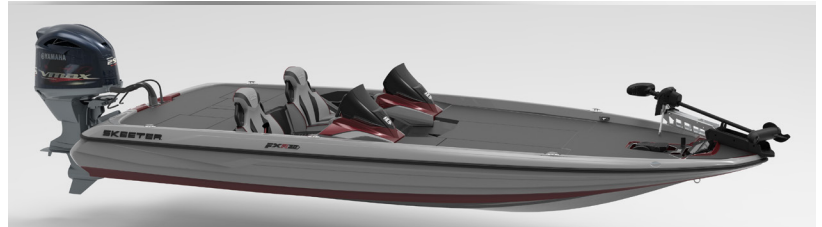

## COLOR OPTIONS - FXR21 LIMITED / FXR20 LIMITED

	HULL	STRIPE	STRIPE ACCENT	PRO STRIPE	INTERIOR DECK	DECK ACCENT	INSIDE CONSOLE	OUSIDE CONSOLE	PINS & ACCT PINS	RUN SURFACE	CARPET
1	Silver Spur Gel	Silver Spur Gel	Silver Spur Gel	Nassau Blue	Silver Spur Gel	Nassau Blue	Silver Spur Gel	Nassau Blue	Twilight Plus	Black Gel	Gunmetal
2	Grey Matter Gel	Grey Matter Gel	Grey Matter Gel	Moondust	Grey Matter Gel	Moondust	Moondust	Grey Matter Gel	Starfire Plus	Black Gel	Gunmetal
3	White Gel	White Gel	White Gel	Silver Hologram II	White Gel	Silver Hologram II	Silver Hologram II	White Gel	Charcoal	Black Gel	Gunmetal
4	Grey Satin Gel	Grey Satin Gel	Grey Satin Gel	Black Gel	Grey Satin Gel	Black Gel	Grey Satin Gel	Black Gel	Laser Red	Black Gel	Gunmetal
5	Black Onyx	White Gel	Silver Spur Gel	Silver Spur Gel	Black Onyx	White Gel	White Gel	Black Onyx	Silver Hologram II	Black Gel	Gunmetal
6	Midnight Star	White Gel	Cobalt Gel	White Gel	Midnight Star	White Gel	Cobalt Gel	White Gel	Silver Hologram II	Black Gel	Gunmetal
7	Charcoal	Gull Grey Gel	White Gel	White Gel	Charcoal	Gull Grey Gel	Gull Grey Gel	Charcoal	Silver Hologram II	Black Gel	Gunmetal
8	White Gel	Starfire Plus	Laser Red	Laser Red	White Gel	Starfire Plus	Starfire Plus	White Gel	Silver Hologram II	Black Gel	Gunmetal

**Option 1**

**Option 2**

**Option 3**

**Option 4**

Illustrations do not reflect actual product and are subject to change without notice.

**EAT. SLEEP. FISH.**