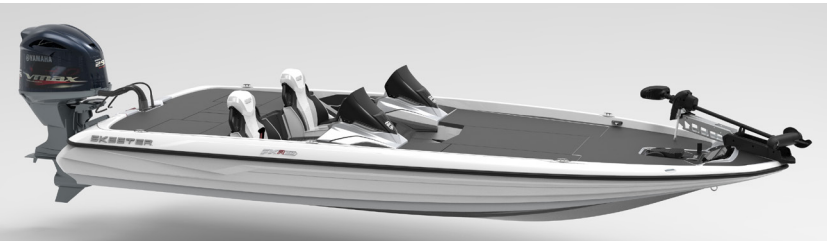

## COLOR OPTIONS - FXR21 LIMITED / FXR20 LIMITED

	HULL	STRIPE	STRIPE ACCENT	PRO STRIPE	INTERIOR DECK	DECK ACCENT	INSIDE CONSOLE	OUSIDE CONSOLE	PINS & ACCT PINS	RUN SURFACE	CARPET
1	Silver Spur Gel	Silver Spur Gel	Silver Spur Gel	Nassau Blue	Silver Spur Gel	Nassau Blue	Silver Spur Gel	Nassau Blue	Twilight Plus	Black Gel	Gunmetal
2	Grey Matter Gel	Grey Matter Gel	Grey Matter Gel	Moondust	Grey Matter Gel	Moondust	Moondust	Grey Matter Gel	Starfire Plus	Black Gel	Gunmetal
3	White Gel	White Gel	White Gel	Silver Hologram II	White Gel	Silver Hologram II	Silver Hologram II	White Gel	Charcoal	Black Gel	Gunmetal
4	Grey Satin Gel	Grey Satin Gel	Grey Satin Gel	Black Gel	Grey Satin Gel	Black Gel	Grey Satin Gel	Black Gel	Laser Red	Black Gel	Gunmetal
5	Black Onyx	White Gel	Silver Spur Gel	Silver Spur Gel	Black Onyx	White Gel	White Gel	Black Onyx	Silver Hologram II	Black Gel	Gunmetal
6	Midnight Star	White Gel	Cobalt Gel	White Gel	Midnight Star	White Gel	Cobalt Gel	White Gel	Silver Hologram II	Black Gel	Gunmetal
7	Charcoal	Gull Grey Gel	White Gel	White Gel	Charcoal	Gull Grey Gel	Gull Grey Gel	Charcoal	Silver Hologram II	Black Gel	Gunmetal
8	White Gel	Starfire Plus	Laser Red	Laser Red	White Gel	Starfire Plus	Starfire Plus	White Gel	Silver Hologram II	Black Gel	Gunmetal

**Option 1**

**Option 2**

**Option 3**

**Option 4**

Illustrations do not reflect actual product and are subject to change without notice.

**EAT. SLEEP. FISH.**